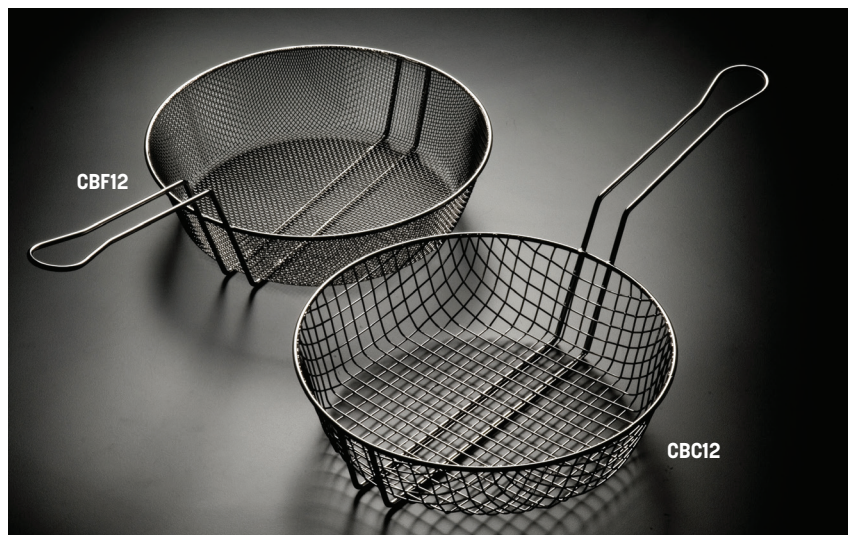

Round Mesh Culinary Baskets

These classic nickel-plated strainers are 3" (7.6 cm) deep with 9" (22.9 cm) handles.

Fine Mesh

- CBF8** 8" Dia. (20.3 cm)
(not shown)
- CBF9** 9" Dia. (22.9 cm)
(not shown)
- CBF10** 10" Dia. (25.4 cm)
(not shown)
- CBF12** 12" Dia. (30.5 cm)

Coarse Mesh

- CBC8** 8" Dia. (20.3 cm)
(not shown)
- CBC9** 9" Dia. (22.9 cm)
(not shown)
- CBC10** 10" Dia. (25.4 cm)
(not shown)
- CBC12** 12" Dia. (30.5 cm)

Square Fine Mesh Skimmers HOT

Nickel-plated and durable with 14" (35.6 cm) handle.

- SKS514** 5" Sq. (12.7 cm)
- SKS714** 7" Sq. (17.8 cm)